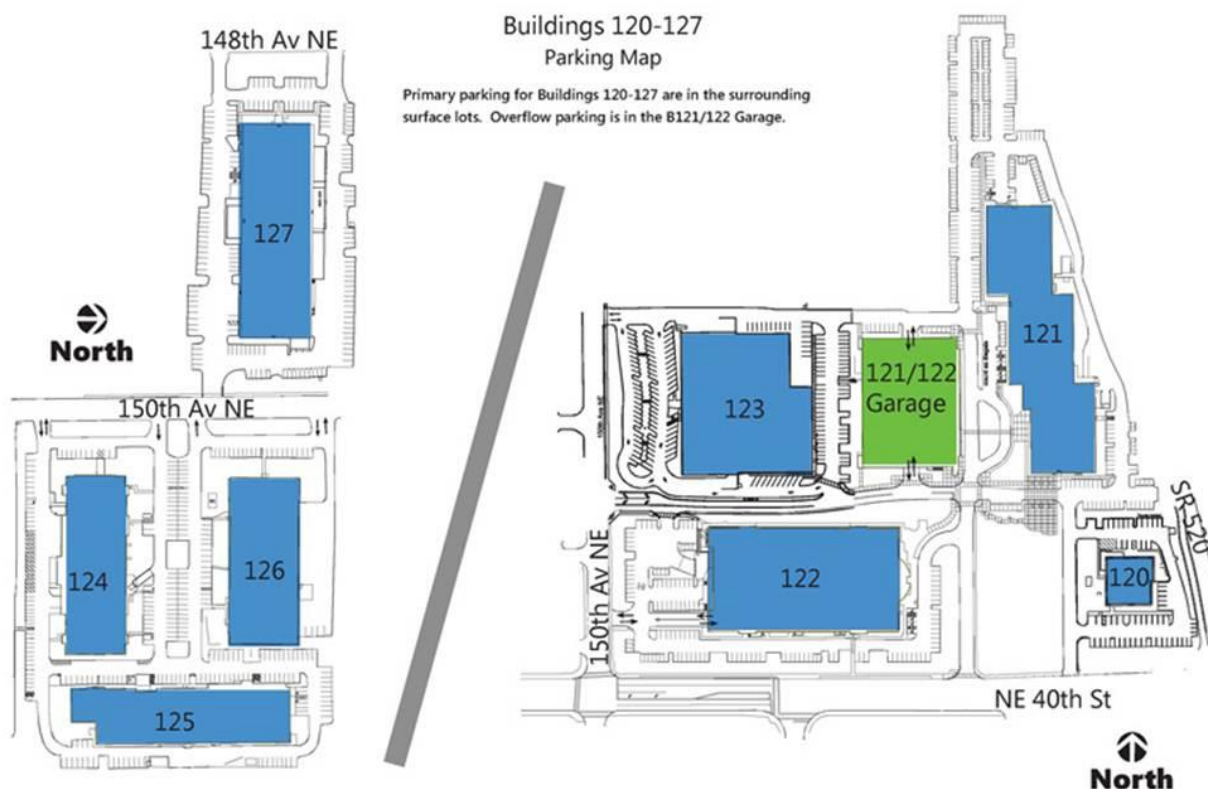

**Venue for the:** *17<sup>th</sup> meeting of Ecma TC39*  
**in:** *Redmond, WA, USA*  
**on:** *28 – 29 July 2010*

**TIME:** 10:00 till 17:00 on 28<sup>th</sup> of July 2010  
10:00 till 16:00 on 29<sup>th</sup> of July 2010

Please register [here](#).

Note that building 122 is on the opposite site of the freeway from the location of recent Redmond TC39 meetings. Take the NE 40th St. exit from SR-520 and turn left at the signal. Parking is available in the parking structure next to the building.