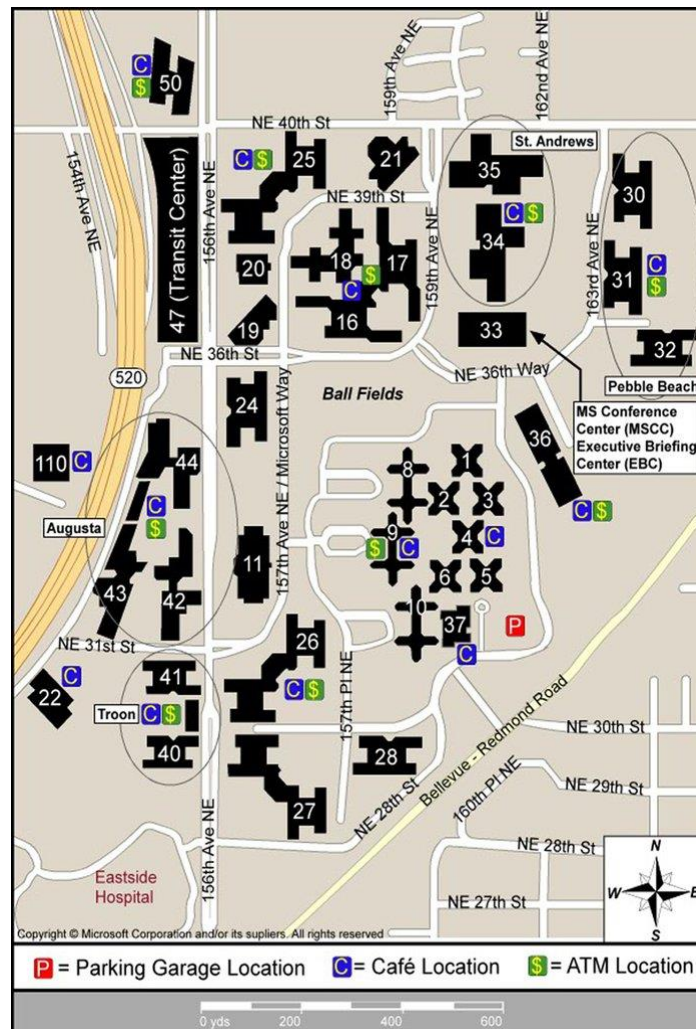

Venue for the: *41st meeting of Ecma TC39*
in: *Redmond, WA, USA*
on: *29 – 31 July 2014*

TIME: 10:00 till 17:00 on 29th and on 30th of July 2014
10:00 till 16:00 on 31st of July 2014

LOCATION: Microsoft Corporation
Microsoft
Building 31 / Room 3055

Some Hotels Near the Microsoft Campus

<p>A. Residence Inn at Redmond Town Center 7575 164th Avenue NE Redmond, WA 98052 (425) 497-9226 (800) 331-3131 http://www.residenceinn.com/</p>	<p>B. Silver Cloud Inns & Hotels – Redmond 2122 152nd Avenue NE Redmond, WA 98052 (800) 205-6934 (425) 746-8200 http://www.silvercloud.com/</p>
<p>C. The Residence Inn 14455 NE 29th Place Bellevue, WA 98007 (425) 882-1222 (800) 331-3131 http://www.residenceinn.com/</p>	<p>D. Courtyard Bellevue 14615 NE 29th Place Bellevue, WA 98007 (425) 869-5300 (800) 321-2211 http://www.courtyard.com/</p>
<p>E. Fairfield Inn 14595 NE 29th Place Bellevue, WA 98007 (425) 869-6548 (800) 228-2800 http://www.fairfieldinn.com/</p>	<p>F. Homestead Village 15805 NE 28th Street Bellevue, WA 98008 (425) 885-6675 (888) 782-7473 http://www.homesteadvillage.com/</p>
<p>G. Hyatt Regency</p>	<p>H. Hilton Bellevue</p>